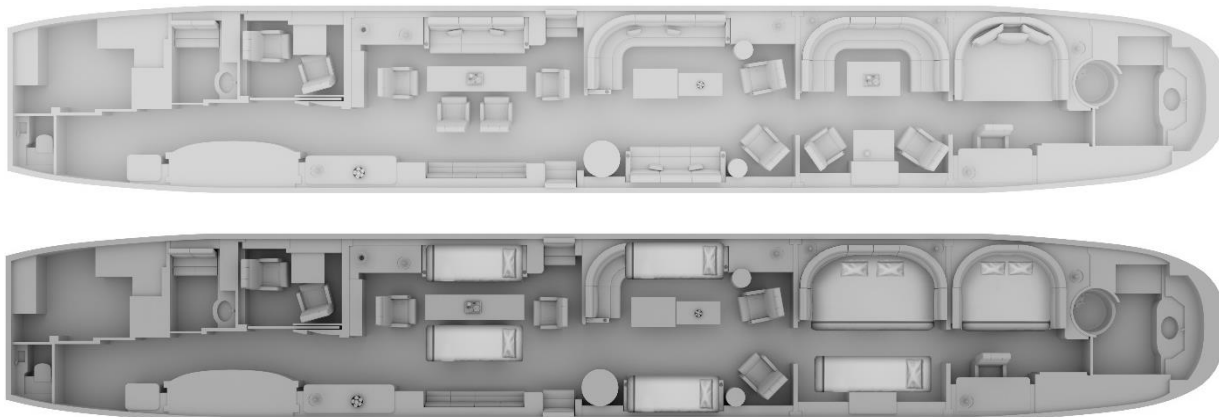

FLOORPLAN

SPECIFICATIONS

CABIN – 19 passengers

YOM

2006

Crew

2 Pilots, 1 Flight Engineer and 2 Flight Attendants

Crew rest

Yes

Bed capacity

1 Master bedroom, 1 double bed and 5 single beds

Lavatory

2 Fwd lavatories and 1 Master bathroom with shower

Pets allowed

Upon request