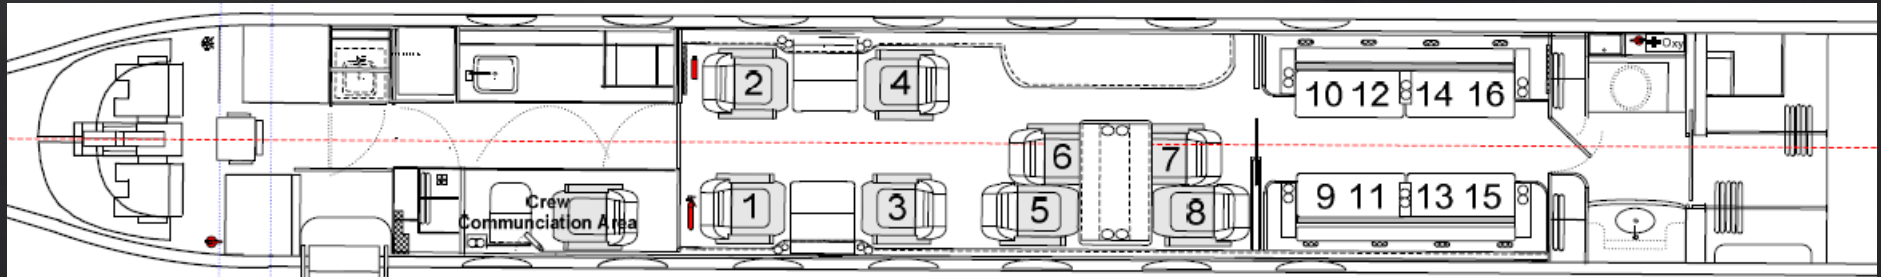

◆
Immaculate interior

◆
Mid Cabin Bulkhead with
Electrical Pocketing Doors

◆
Enhanced Sound Proofing

GLOBAL JET

GULFSTREAM 550

FLOOR PLAN DAY

GLOBAL JET

GULFSTREAM 550