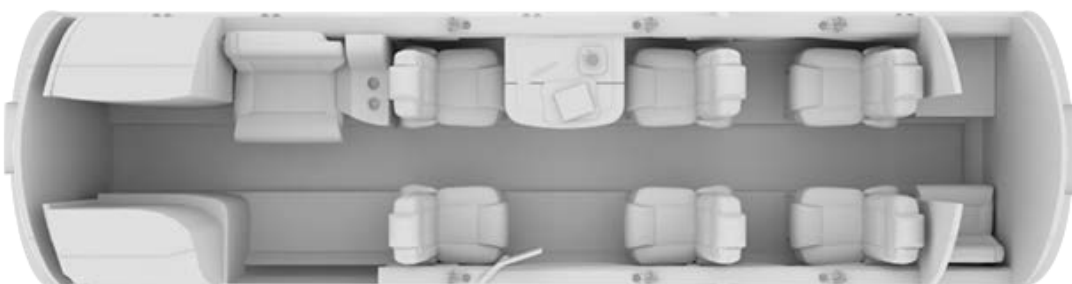

GLOBAL JET

CESSNA CITATION CJ3 EC-KQO

7 + 1 pax
Toilet seat certified

Up to 10* suitcases
2.12 m³ - 75 ft³
*depending on size of suitcases

2040 nm*
*depending on pax, load and weather

CABIN

YOM	2008
Crew	2 Pilots
Crew rest	No
Bed capacity	No bed
Lavatory	AFT
Pets allowed	No

DIMENSIONS

Cabin length	4.82 m	15 ft 8 in
Cabin width	1.25 m	4 ft 10 in
Cabin height	1.45 m	4 ft 7 in

EQUIPMENT

DVD Player	Yes
Wifi	No
Satphone	No
Iphone/Ipad	No
Galley	Hot drinks available

GLOBAL JET

CESSNA CITATION CJ3
EC-KQO