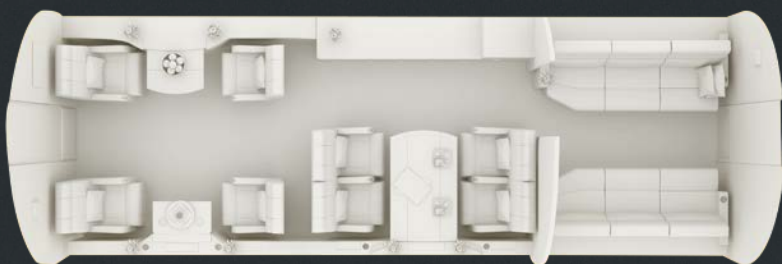

DASSAULT FALCON 7X LX-FDA

 12 pax

 Up to 16* suitcases
3.96m³ - 140ft³
*depending on size of suitcases

 5950 nm*
*depending on pax, load and weather

CABIN

| | |
|--------------|---|
| YOM | 2014 |
| Crew | 2 Pilots 1 Flight Attendant |
| Crew rest | No |
| Bed capacity | 2 single - 2 double or 4 single - 1 double |
| Lavatory | FWD for crew + AFT for passenger |
| Pets allowed | No |

DIMENSIONS

| | | |
|--------------|---------|-----------|
| Cabin length | 11.91 m | 39 ft |
| Cabin width | 2.34 m | 7 ft 8 in |
| Cabin height | 1.88 m | 6 ft 2 in |

EQUIPMENT

| | |
|----------------|---|
| CD-DVD Player | Yes |
| Wifi | Yes - on request and at additional cost |
| Satphone | Yes - on request and at additional cost |
| Iphone/Ipad | Yes |
| Galley | Oven, Micro-wave, Coffee Machine (Nespresso); No fridge, no freezer |
| Other features | Touchscreens, Blue-Ray; Red fruits not allowed |