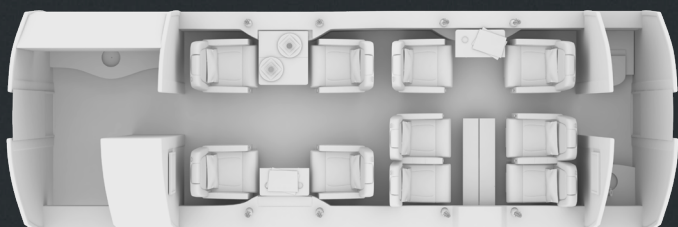

DASSAULT FALCON 2000LX LX-EVM

10 pax

Up to 11* suitcases

3.79m³ - 134ft³

*depending on size of suitcases

3800 nm*

*depending on pax, load and weather

CABIN

YOM	2009 Ref. 2020
Crew	2 Pilots 1 Flight Attendant
Crew rest	No
Bed capacity	3 single - 1 double
Lavatory	AFT
Pets allowed	Yes

DIMENSIONS

Cabin length	7.97 m	26 ft 2 in
Cabin width	2.34 m	7 ft 8 in
Cabin height	1.88 m	6 ft 2 in

EQUIPMENT

On demand Stage Video	1000 films, musique & series / possibility to plug clients device
Wifi	Yes (Ka band / fast Wifi) - at additional cost
Satphone	Yes
iPhone / iPad	Yes
Galley	Fully equipped
Other	Completely refurbished 2020 (carpentry, leather seats, carpet, new LED lighting system, new entertainment system, exterior paint); DVD Player

Click here to view the aircraft's video