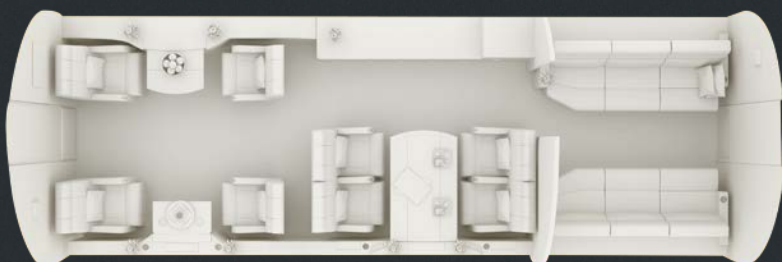

DASSAULT FALCON 7X LX-FDA

 12 pax

 Up to 12* suitcases
3.96m³ - 140ft³
*depending on size of suitcases

 5950 nm*
*depending on pax, load and weather

CABIN

YOM	2014
Crew	2 Pilots 1 Flight Attendant
Crew rest	No
Bed capacity	2 single - 2 double or 4 single - 1 double
Lavatory	FWD for crew + AFT for passenger
Pets allowed	No

DIMENSIONS

Cabin length	11.91 m	39 ft
Cabin width	2.34 m	7 ft 8 in
Cabin height	1.88 m	6 ft 2 in

EQUIPMENT

CD-DVD Player	Yes
Wifi	Yes - on request and at additional cost
Satphone	Yes - on request and at additional cost
Iphone/Ipad	Yes
Galley	Oven, Micro-wave, Coffee Machine (Nespresso); No fridge, no freezer
Other features	Touchscreens, Blue-Ray; Red fruits not allowed