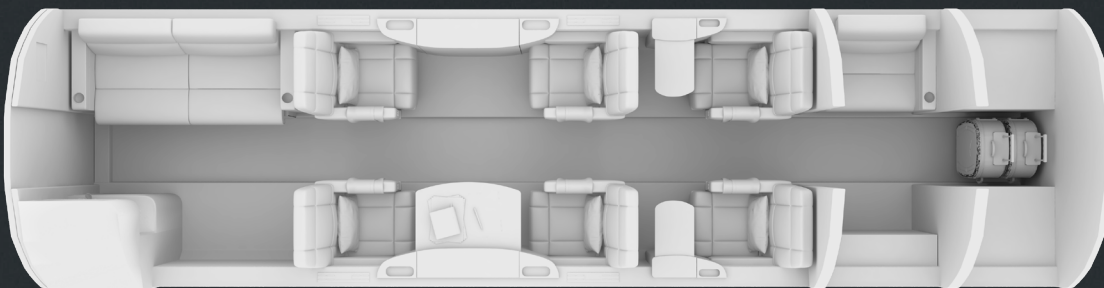

EQUIPMENT

DVD Player	Yes
Wifi	Yes - at additional cost
Satphone	Yes
Galley	Nespresso and Microwave Oven