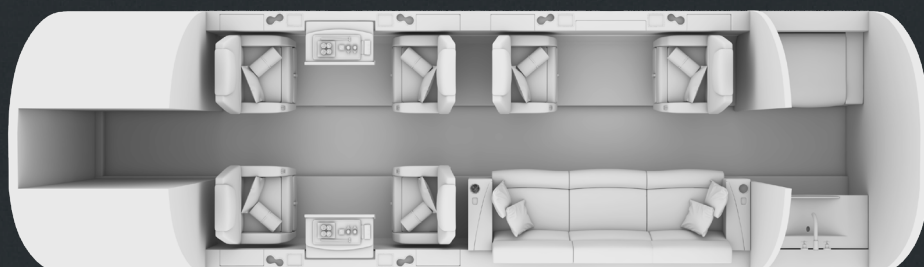

GLOBAL JET

CHARTER & BROKERAGE

BOMBARDIER CHALLENGER 300 LX-LCZ

10 pax

Up to 9* suitcases
2.99m³ - 106ft³
*depending on size of suitcases

3065 nm*
*depending on pax, load and weather

CABIN

YOM	2007
Crew	2 Pilots - 1 Flight Attendant
Crew rest	No
Bed capacity	4 single
Lavatory	AFT + belted seat
Pets allowed	Upon request

DIMENSIONS

Max. length	8.72 m	28 ft 6 in
Max. width	2.18 m	7 ft 2 in
Max. height	1.85 m	6 ft 08 in

EQUIPMENT

DVD Player	Yes
Wifi	Yes - at additional cost
Satphone	Yes - at additional cost
Iphone/Ipad	No
Galley	Microwave Oven, Heated Water, Coffee Maker, and Coffee Pot
Other features	Dual 18 Inch Flat Screen Monitors

[Click here to view the aircraft's video](#)