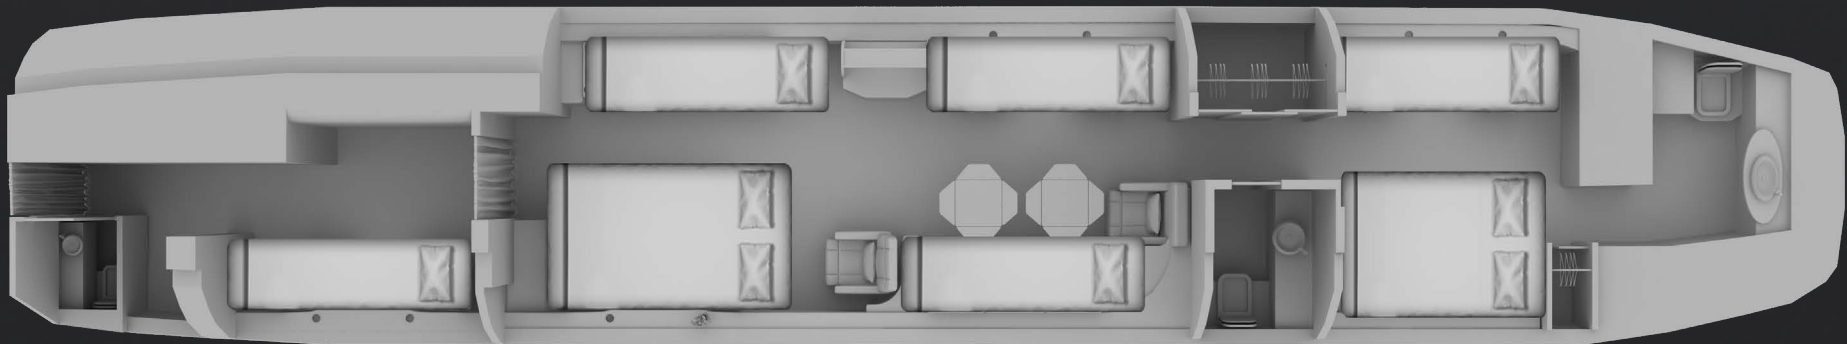

# GLOBAL JET

AIRBUS 318 ELITE

SERIAL NUMBER 4211

FLOOR PLAN DAY

FLOOR PLAN NIGHT