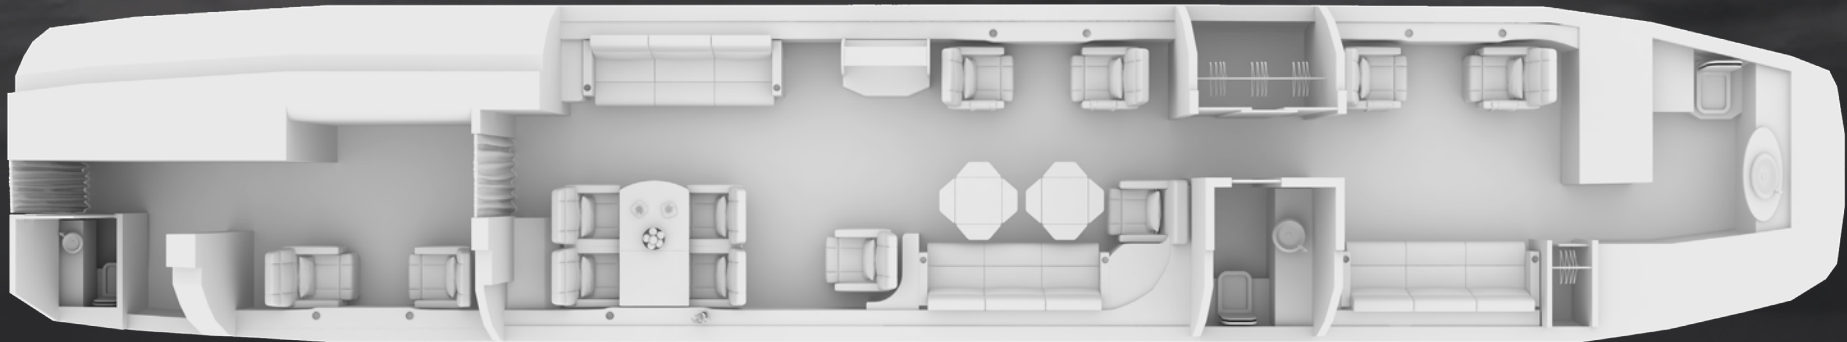

GLOBAL JET

AIRBUS 318 ELITE

SERIAL NUMBER 4211

FLOOR PLAN DAY