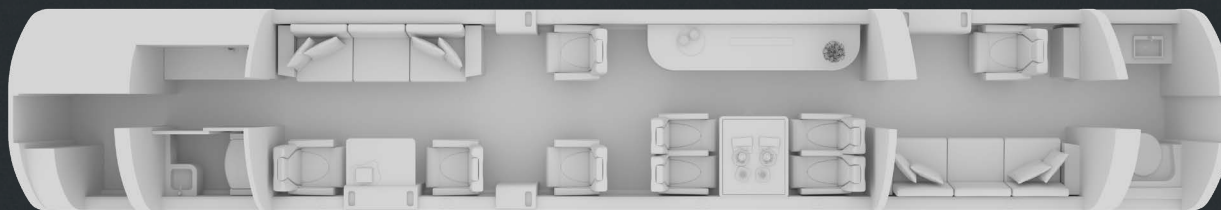

## GULFSTREAM 650

LX-LXX

 15 pax

 Up to 15\* suitcases  
5.52m<sup>3</sup> - 195ft<sup>3</sup>  
\*depending on size of suitcases

 7000 nm\*  
\*depending on pax, load and weather

### DIMENSIONS

Cabin length	12.65 m	41 ft 5 in
Cabin width	2.40 m	7 ft 9 in
Cabin height	1.93 m	6 ft 33 in

### EQUIPMENT

DVD Player	Yes
Wifi	Yes - at additional cost
Satphone	Yes
Galley	Coffee pot, flatware, kitchen sink, convectoin oven, limens, glassware, microwave oven, espresso machine, ice bin

[Click here to view the aircraft's 3D virtual tour](#)