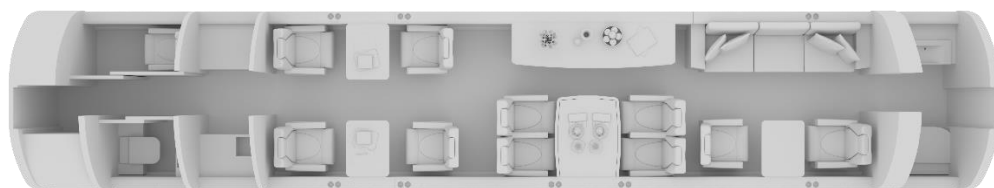

Guests will be able to enjoy a low cabin altitude, a quiet cabin and a 100% fresh, never recirculated cabin air.

This aircraft is designed to provide a distinctive set of advantages. Guests will be able to enjoy a complete range of entertainment features as well as a Ka Broadband high-speed internet system. Sixteen large Gulfstream panoramic windows allow abundant sunlight into the cabin for a spacious and sensational experience on board. The shades of grey in the cabin blend perfectly and provide a modern and elegant allure. Get ready to be seduced and discover flying at its best.

GLOBAL JET

FLOORPLAN

SPECIFICATIONS

CABIN – 13 passengers

YOM	2021
Crew	2 Pilots - 1 Flight Attendant
Crew rest	Yes
Bed capacity	3 singles + 2 doubles
Lavatory	Fwd + Aft
Pets allowed	No

DIMENSIONS

Max. length	14.27 m	46 ft 10 in
Max. width	2.59 m	8 ft 6 in
Max. height	1.96 m	6 ft 5 in