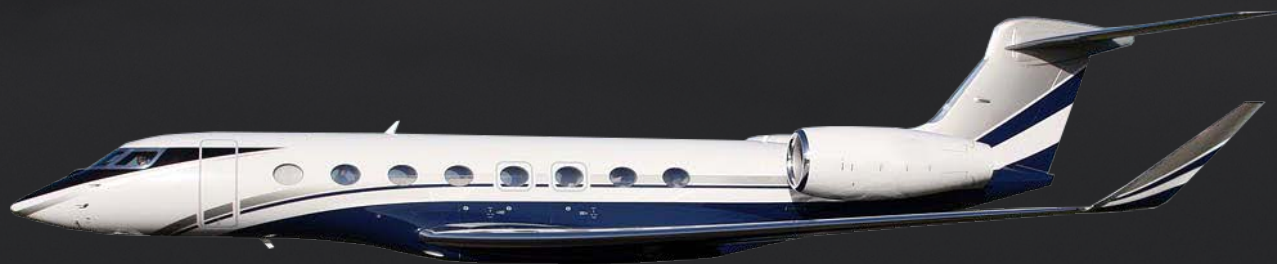

GULFSTREAM 650

SERIAL NUMBER 6115

EXTERIOR

Last painted	NA
Base paint color(s)	White
Stripe color(s)	Blue, Grey & Black

This specification is indicative only and is subject to verification by prospective buyers.