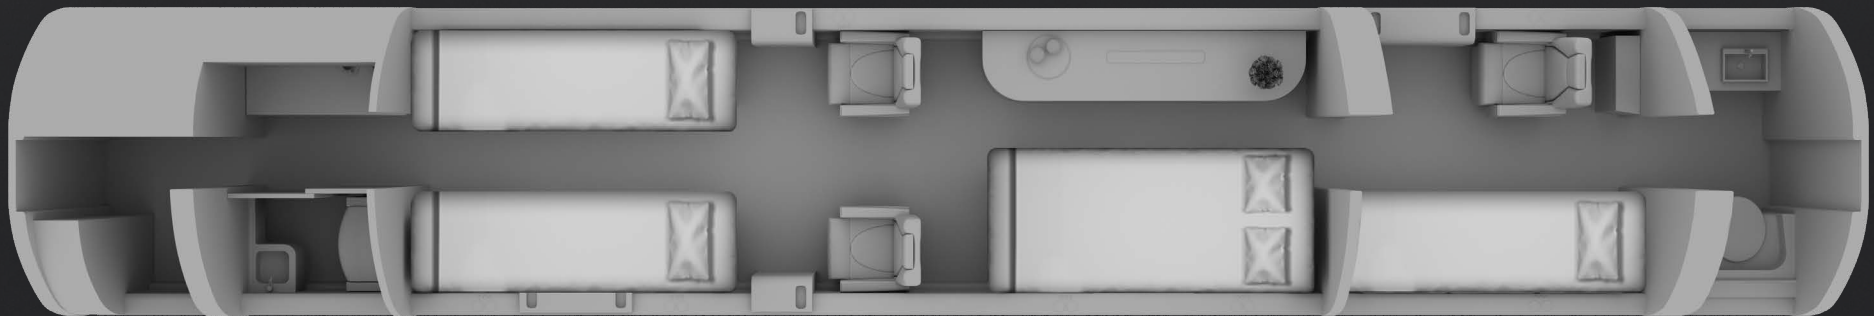

SERIAL NUMBER 6115

FLOOR PLAN DAY

FLOOR PLAN NIGHT

GLOBAL JET

GULFSTREAM 650

SERIAL NUMBER 6115

FORWARD CABIN

Global Jet Monaco