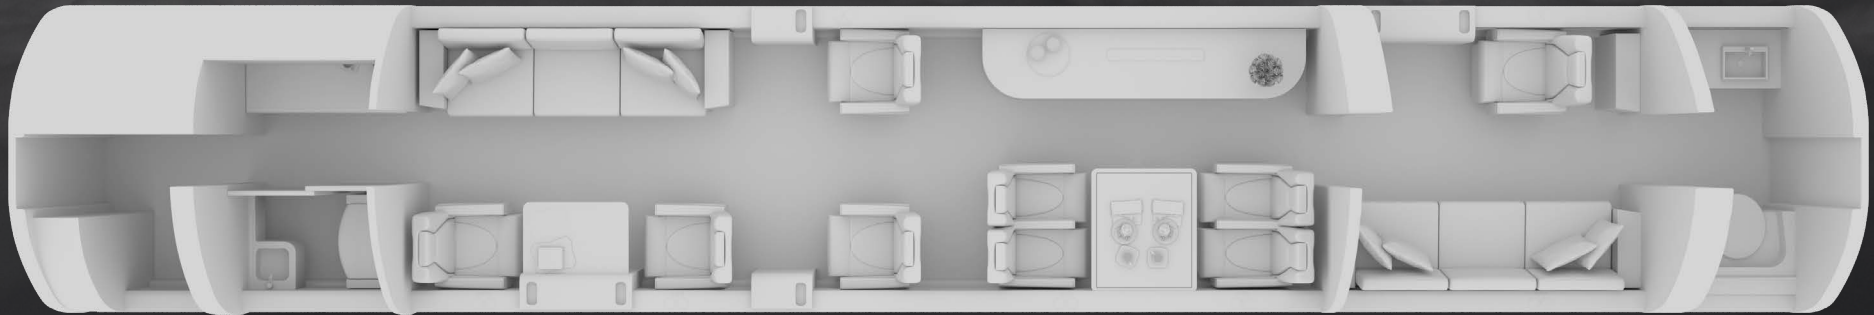

SERIAL NUMBER 6115

FLOOR PLAN DAY

FLOOR PLAN NIGHT

GLOBAL JET

GULFSTREAM 650

SERIAL NUMBER 6115

FORWARD CABIN

Global Jet Monaco