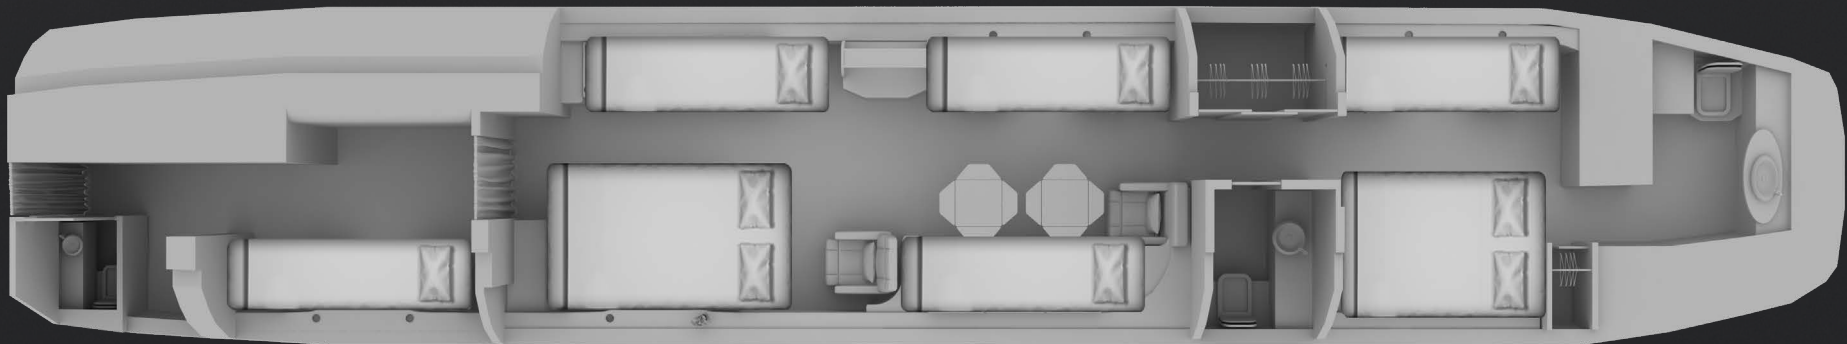

# GLOBAL JET

AIRBUS 318 ELITE

SERIAL NUMBER 4211

FLOOR PLAN DAY

FLOOR PLAN NIGHT