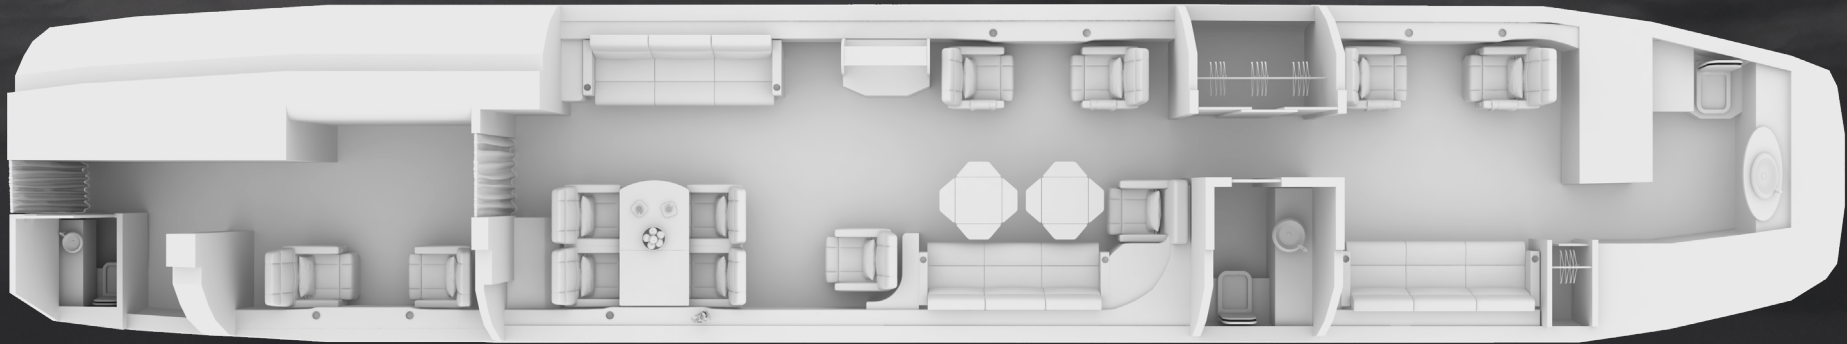

GLOBAL JET

AIRBUS 318 ELITE

SERIAL NUMBER 4211

FLOOR PLAN DAY