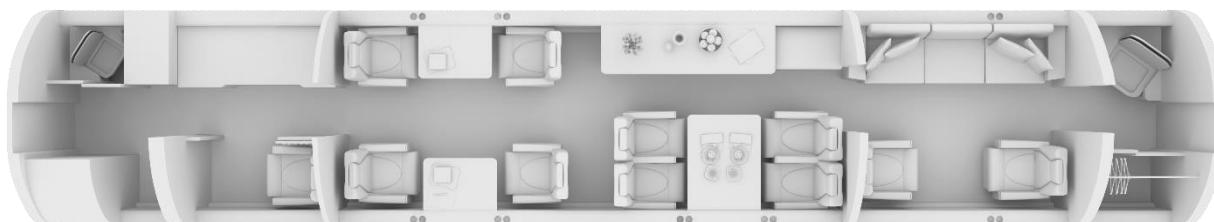

GLOBAL JET

FLOORPLAN

SPECIFICATIONS

CABIN – 13 passengers

YOM	2017
Crew rest	Yes
Bed capacity	1x Double, 3x Singles
Lavatory	Fwd + Aft
Pets allowed	Upon request

DIMENSIONS

Max. length	13.2 m	43 ft 3 in
Max. width	2.17 m	7 ft 11 in
Max. height	1.89 m	6 ft 2 in

EQUIPMENT

Connectivity	Airplay, Chromecast, HDMI direct and Bluetooth
Wifi	Yes - at additional cost
Satphone	Yes – Satellite Phone
Galley	Fully equipped, Espresso machine, Microwave oven, Icebox
iPhone / iPad	3 iPads with Amazon prime and Netflix subscriptions