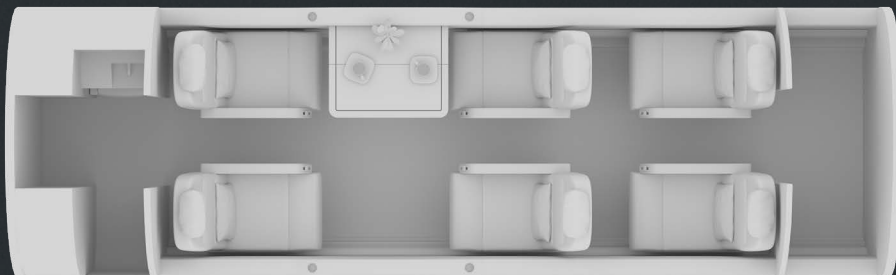

EQUIPMENT

Satphone	Yes - at additional cost

[Click here to view the aircraft's video](#)