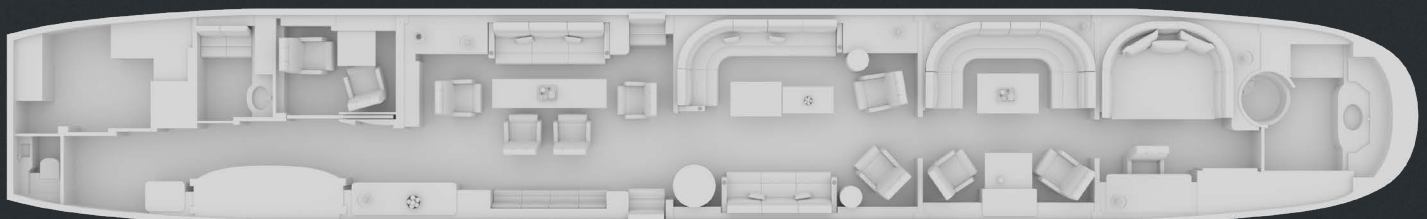

EQUIPMENT

Connectivity	3 satellite phones: crew rest, executive lounge, private lounge
Entertainment	DVD Player, Headset, Airshow
Galley	Convection Oven, Oven, Microwave Oven, Espresso Machine, Coffee Pot, Flatware, Kitchen Sink, Linens, Dishware, Glassware, Ice Bin
Other info	VIP Cabin

[Click here to view the aircraft's 3D virtual tour](#)

[Click here to view the aircraft's video](#)