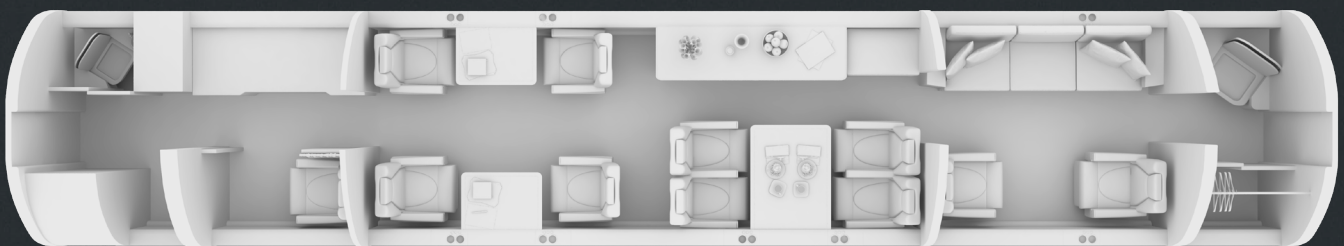

[Click here to view the aircraft's 3D virtual tour](#)

[Click here to view the aircraft's video](#)