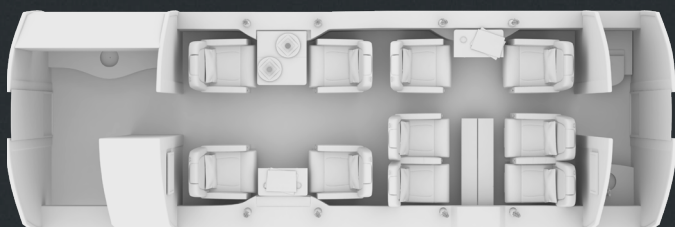

GLOBAL JET

CHARTER & BROKERAGE

DASSAULT FALCON 2000LX LX-EVM

10 pax

Up to 11* suitcases

3.79m³ - 134ft³

*depending on size of suitcases

3800 nm*

*depending on pax, load and weather

CABIN

YOM

2009 Ref. 2020

Crew

2 Pilots
1 Cabin Attendant

Crew rest

No

Bed capacity

3 single - 1 double

Lavatory

AFT

Pets allowed

Yes

DIMENSIONS

Cabin length

7.97 m   26 ft 2 in

Cabin width

2.34 m   7 ft 8 in

Cabin height

1.88 m   6 ft 2 in

EQUIPMENT

On demand Stage
Video

1000 films, musique & series
/ possibility to plug clients
device

Wifi

Yes (Ka band / fast Wifi) - at
additional cost

Satphone

Yes

iPhone / iPad

Yes

Galley

Fully equipped

Other

Completely refurbished 2020
(carpentry, leather seats,
carpet, new LED lighting
system, new entertainment
system, exterior paint); DVD
Player

Click here to view the
aircraft's video