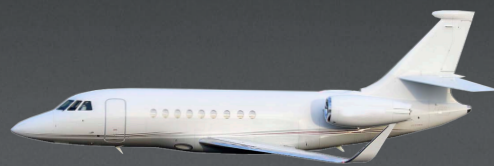

DASSAULT FALCON 2000LX LX-SCO

10 pax

Up to 11* suitcases

3.70m³ - 134ft³

*depending on size of suitcases

3800 nm*

*depending on pax, load and weather

CABIN

YOM	2007 Ref. 2020
Crew	2 Pilots 1 Cabin Attendant
Crew rest	No
Bed capacity	3 single - 1 double
Lavatory	AFT
Pets allowed	Upon request

DIMENSIONS

Cabin length	7.98 m	26 ft 2 in
Cabin width	2.34 m	7 ft 8 in
Cabin height	1.88 m	6 ft 2 in