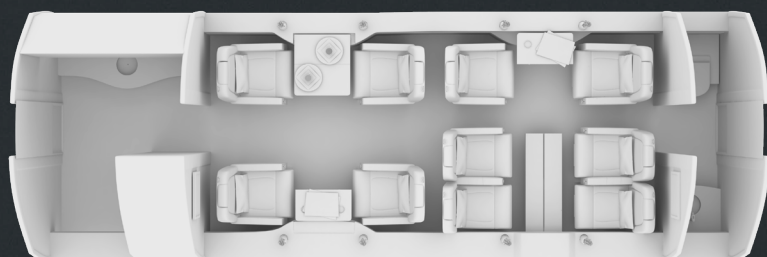

DASSAULT FALCON 2000LX LX-SCO

10 pax

Up to 11* suitcases

3.70m³ - 134ft³

*depending on size of suitcases

3800 nm*

*depending on pax, load and weather

CABIN

YOM	2007 Ref. 2020
Crew	2 Pilots 1 Cabin Attendant
Crew rest	No
Bed capacity	3 single - 1 double
Lavatory	AFT
Pets allowed	Upon request

DIMENSIONS

Cabin length	7.98 m	26 ft 2 in
Cabin width	2.34 m	7 ft 8 in
Cabin height	1.88 m	6 ft 2 in

EQUIPMENT

CD-DVD Player	Yes
Wifi	Yes - at additional cost
Satphone	Falcon Connect On board connectivity/FalconTalk
Galley	Central Water System; Nespresso Coffee Maker; Microwave; X Large High-Temp Oven
Other	2020 Cabin seat refurbishment, cabin carpet replacement, cockpit refurbishment

Click here to view the aircraft's video