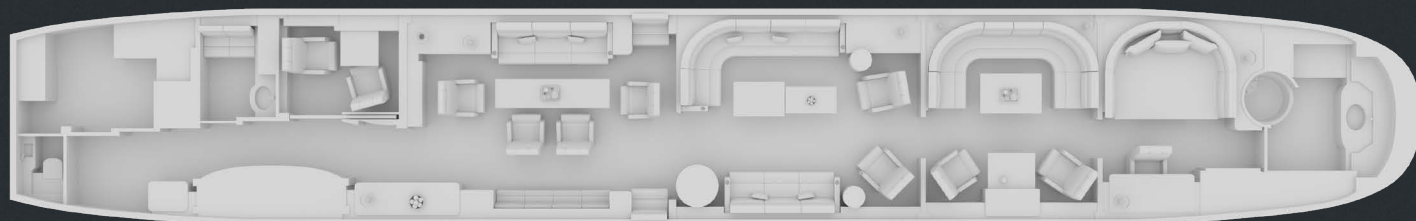

EQUIPMENT

Connectivity	3 satellite phones: crew rest, executive lounge, private lounge
Entertainment	DVD Player, Headset, Airshow
Galley	Convection Oven, Oven, Microwave Oven, Espresso Machine, Coffee Pot, Flatware, Kitchen Sink, Linens, Dishware, Glassware, Ice Bin
Other info	VIP Cabin

[Click here to view the aircraft's 3D virtual tour](#)

[Click here to view the aircraft's video](#)