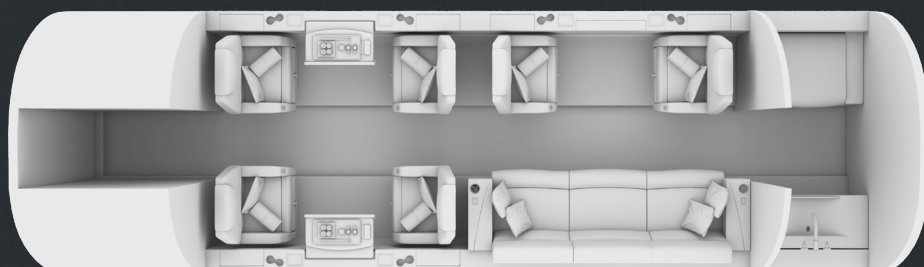

GLOBAL JET

CHARTER & BROKERAGE

BOMBARDIER CHALLENGER 350

LX-GJM

9 pax

Up to 9* suitcases

3m³ - 106ft³

*depending on size of suitcases

3200 nm*

*depending on pax, load and weather

CABIN

YOM	2019
Crew	2 Pilots - 1 Cabin Attendant
Crew rest	No
Bed capacity	2 single + 1 queen size bed
Lavatory	AFT + belted seat
Pets allowed	Upon request

DIMENSIONS

Max. length	7.7 m	25 ft 2 in
Max. width	2.18 m	7 ft 2 in
Max. height	1.82 m	6 ft 0 in

EQUIPMENT

DVD Player	Yes
Wifi	Yes (Swift Broad Band) - at additional cost
Satphone	Yes - at additional cost
Iphone/Ipad	Yes
Galley	Fully equipped
Other features	Quietest cabin of its category; Latest Audio system; Latest obstacle avoidance system; MultiScan™ weather radar

[Click here to view the aircraft's 3D virtual tour](#)

[Click here to view the aircraft's video](#)