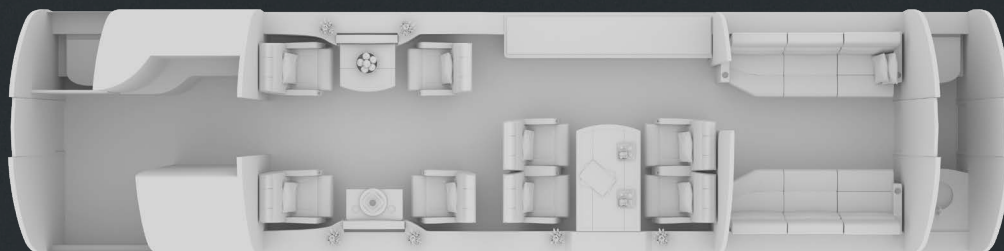

[Click here to view the aircraft's 3D virtual tour](#)

[Click here to view the aircraft's Video](#)