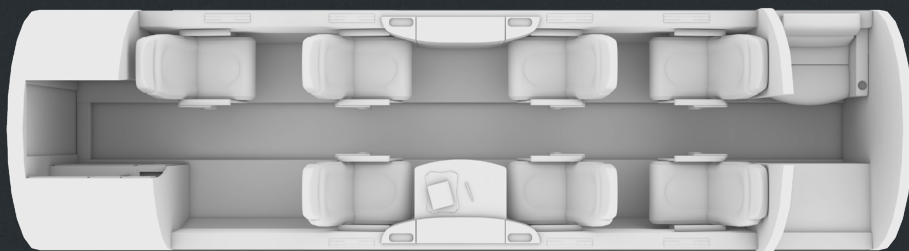

Click here to view the
aircraft's video