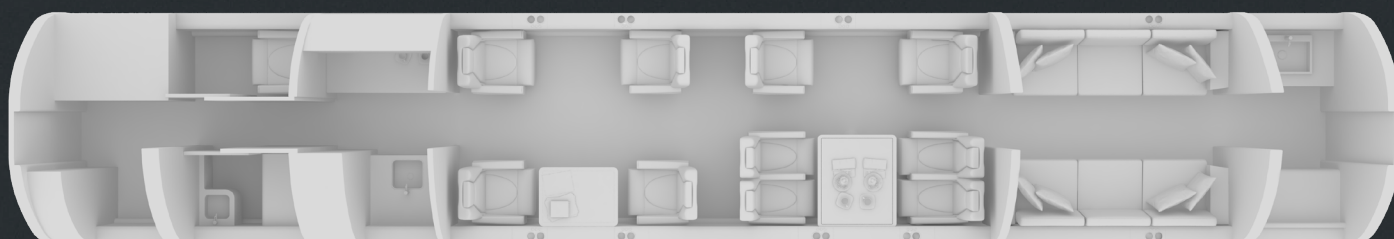

[Click here to view the aircraft's 3D virtual tour](#)