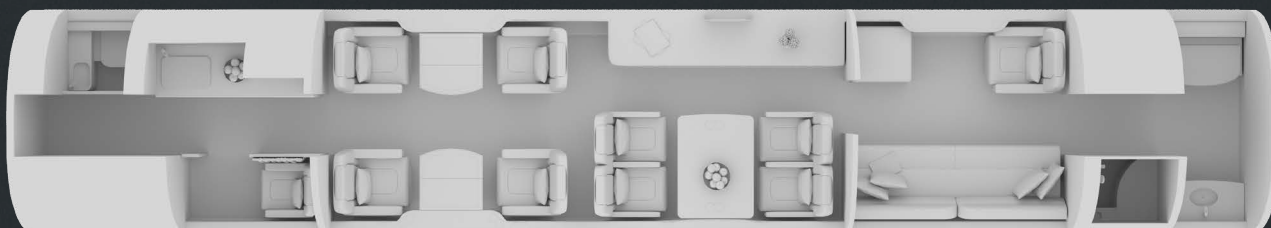

[Click here to view the aircraft's 3D virtual tour](#)

[Click here to view the aircraft's video](#)