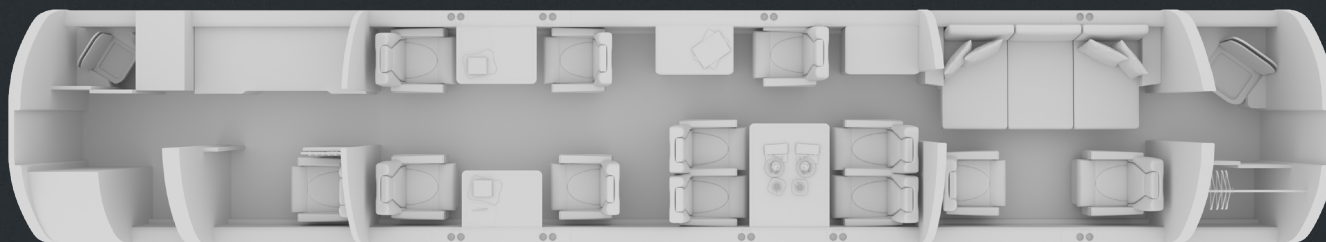

[Click here to view the aircraft's 3D virtual tour](#)

[Click here to view the aircraft's video](#)