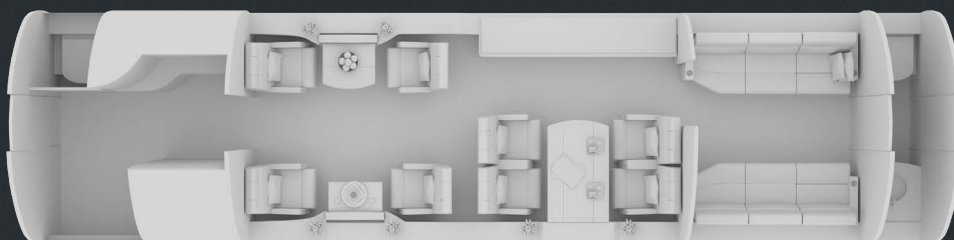

[Click here to view the aircraft's 3D virtual tour](#)

[Click here to view the aircraft's Video](#)