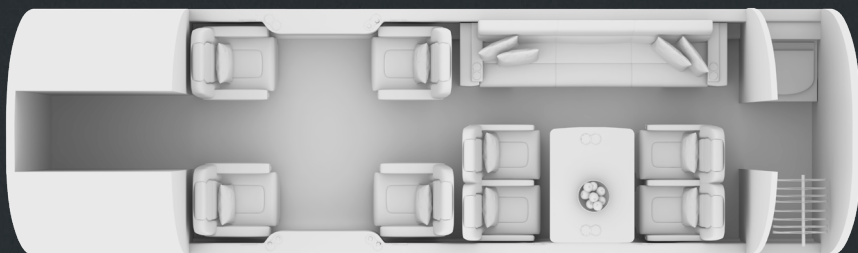

GULFSTREAM 200 EC-KBC

10 pax

Up to 11* suitcases
3.5m³ - 125ft³
*depending on size of suitcases

3400 nm*
*depending on pax, load and weather

CABIN

YOM	2006
Crew	2 Pilots 1 Cabin Attendant
Crew rest	No
Bed capacity	3 Single
Lavatory	AFT
Pets allowed	No

DIMENSIONS

Cabin length	7.44 m	24 ft 4 in
Cabin width	2.19 m	7 ft 2 in
Cabin height	1.92 m	6 ft 3 in

EQUIPMENT

DVD Player	Yes
Wifi	No
Satphone	Yes
Iphone/Ipad	No
Galley	Hot catering; Microwave Oven
Other features	Carpet, leather seats, divan and lateral panels refurbished in September 2019

Click here to view the aircraft's 3D virtual tour