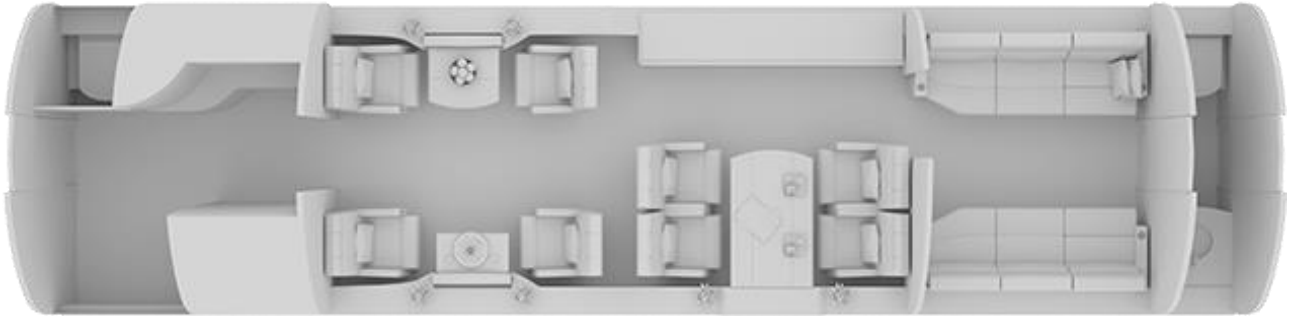

Following a complete cabin refurbishment in 2022, the Falcon 7X boasts a spacious, elegant interior that comfortably accommodates up to 14 passengers. Its expansive cabin is divided into three refined areas for maximum comfort and versatility, while state-of-the-art avionics ensure a safe, seamless flight experience. In addition to its distinctive layout, this Falcon 7X offers an exceptional in-flight experience. Passengers will find iPads, an iPod cradle, HDMI, USB interfaces, and a variety of entertainment options, making every journey both enjoyable and relaxing.

GLOBAL JET

GENEVA

GLOBAL JET

GENEVA

FLOORPLAN

SPECIFICATIONS

CABIN – 14 passengers

YOM	2013 Ref. 2022
Crew	2 pilots & 1 Flight Attendant
Crew rest	No
Bed capacity	4 single & 1 double or 2 single & 2 double
Lavatory	Fwd & Aft
Pets allowed	No

DIMENSIONS

Max. length	11.91 m	39 ft
Max. width	2.34 m	7 ft 8 in
Max. height	1.88 m	6 ft 2 in

EQUIPMENT

DVD Player	Yes
Wifi	Yes - at additional cost
Satphone	Yes
Galley	Fully equipped with Microwave, Oven and Coffee Machine
Other features	iPod cradle, iPad, HDMI interface / USB