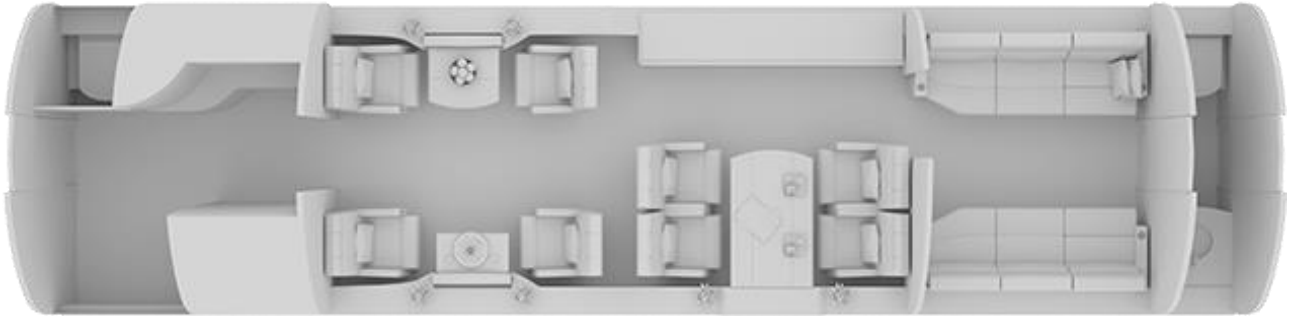

Designed for 12 passengers, the three-engine Falcon 900LX offers a spacious 33-foot-long cabin with state-of-the-art onboard connectivity. The cabin is divided into three sections, allowing passengers to make the most of their flight by working in peace in the forward cabin, enjoying a meal in the mid-cabin, and relaxing in the aft cabin. The aircraft features a forward galley and is equipped with two lavatories. The Falcon 900LX's modern interior is meticulously designed to ensure passengers enjoy their journey to the fullest, offering the quietest cabin experience in its series thanks to advanced soundproofing. The cabin design is both beautiful and functional, featuring elegant furnishings, intuitive controls, and plenty of natural light.

GENEVA

GLOBAL JET

GENEVA

FLOORPLAN

SPECIFICATIONS

CABIN – 12 passengers

YOM	2020
Crew	2 pilots & 1 Flight Attendant
Crew rest	No
Bed capacity	4 single & 1 double or 2 single & 2 double
Lavatory	Fwd & Aft
Pets allowed	No

DIMENSIONS

Max. length	10.11 m	33 ft 2 in
Max. width	2.34 m	7 ft 8 in
Max. height	1.88 m	6 ft 2 in

EQUIPMENT

DVD Player	No
Wifi	Yes - at additional cost
Satphone	Yes
Iphone/Ipad	Yes – 2 I pads
Galley	Fully equipped with Microwave, Oven and Coffee Machine