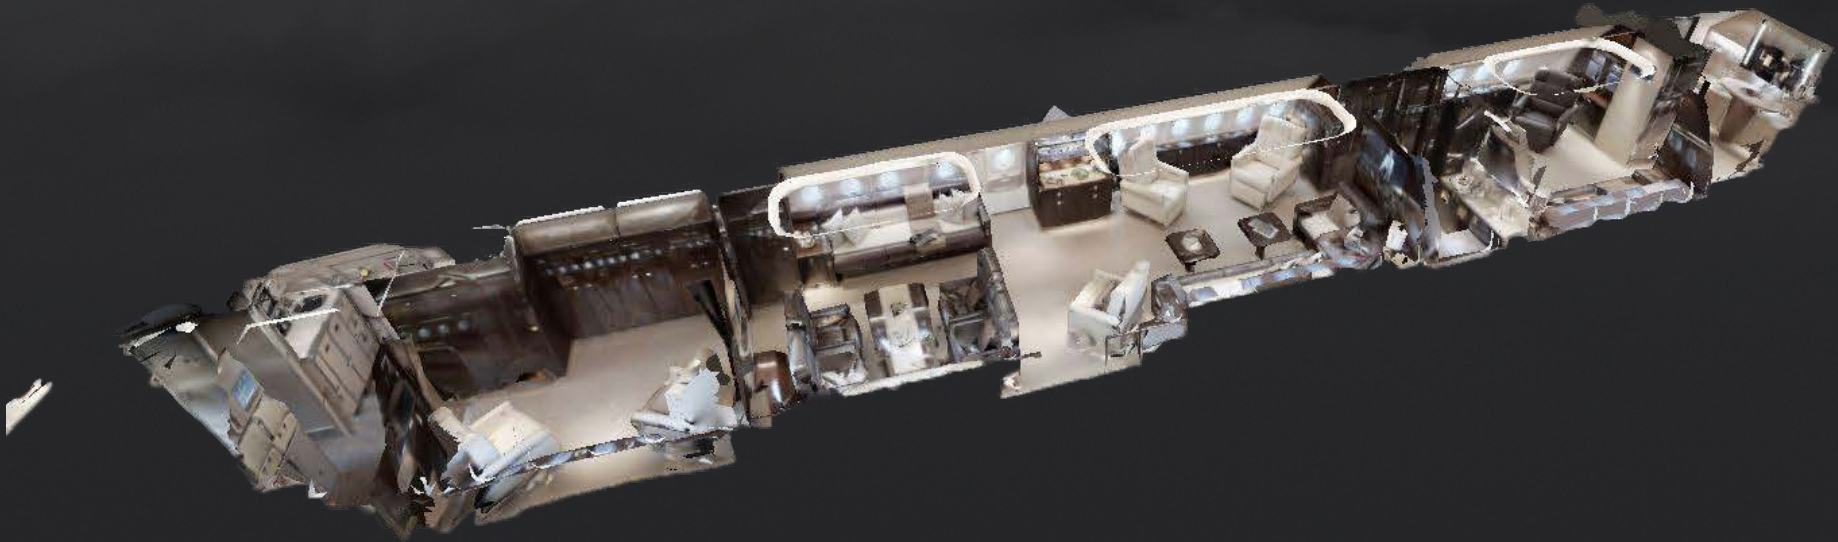

GLOBAL JET

AIRBUS 318 ELITE
SERIAL NUMBER 4211

DISCOVER the 3D of the aircraft with a simple CLICK