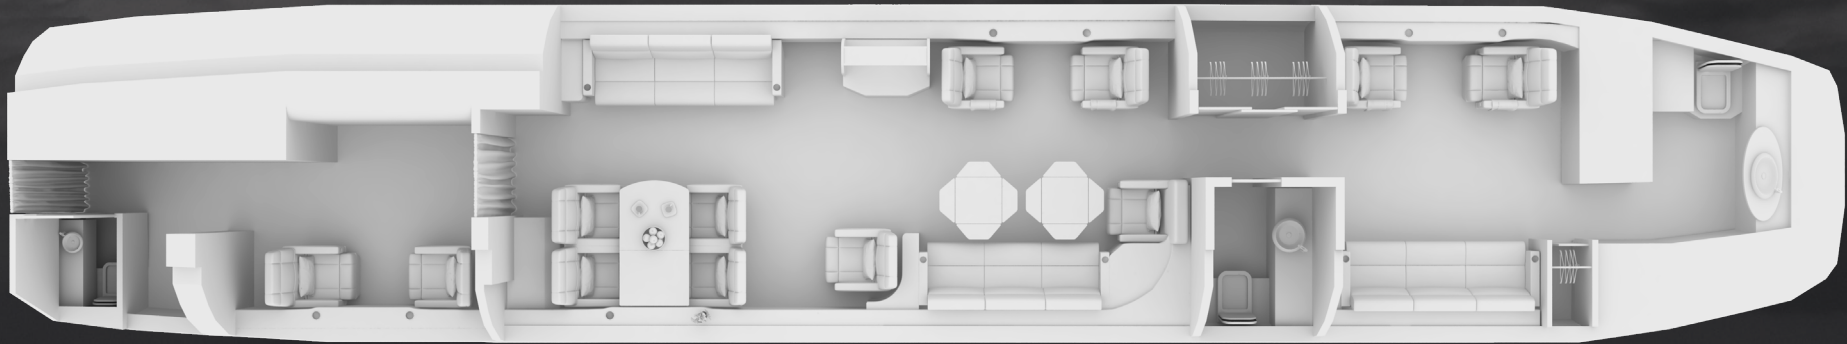

DISCOVER the 3D of the aircraft with a simple CLICK

GLOBAL JET

AIRBUS 318 ELITE

SERIAL NUMBER 4211

FLOOR PLAN DAY

FLOOR PLAN NIGHT

GLOBAL JET

AIRBUS 318 ELITE
SERIAL NUMBER 4211

ENTOURAGE LOUNGE

GLOBAL JET

AIRBUS 318 ELITE

SERIAL NUMBER 4211

VIP DINING AREA

GLOBAL JET

AIRBUS 318 ELITE

SERIAL NUMBER 4211