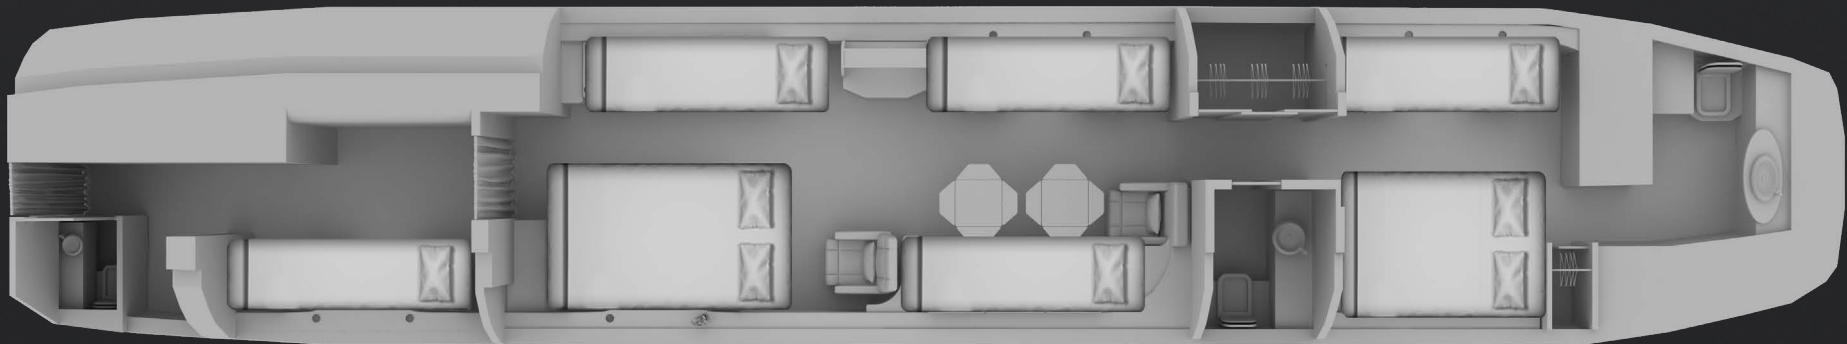

DISCOVER the 3D of the aircraft with a simple CLICK

GLOBAL JET

AIRBUS 318 ELITE

SERIAL NUMBER 4211

FLOOR PLAN DAY

FLOOR PLAN NIGHT

GLOBAL JET

AIRBUS 318 ELITE
SERIAL NUMBER 4211