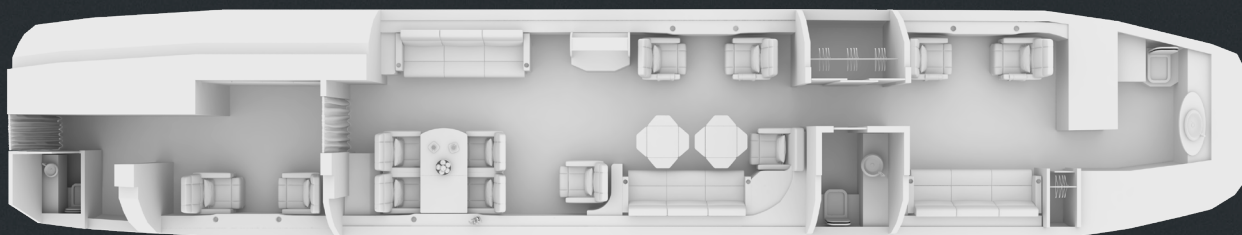

GLOBAL JET

CHARTER & BROKERAGE

AIRBUS ACJ318 ELITE LX-LTI

 19 pax

 80* suitcases
12.73m³ - 449 ft³
*depending on size of suitcases

 3450 nm*
*depending on pax, load and weather

CABIN

YOM	2010
Crew	2 Pilots 1 Flight Engineer 3 Cabin Attendants
Crew rest	Yes
Bed capacity	8 single
Lavatory	3 x (staff, VIP & master)
Pets allowed	Upon request

DIMENSIONS

Cabin length	21.26 m	69 ft 4 in
Cabin width	3.71 m	12 ft 2 in
Cabin height	1.91 m	7 ft 4 in

EQUIPMENT

DVD Player	Yes
Wifi	Yes - at additional cost
Satphone	Yes
Iphone/Ipad	No
Galley	Fully equipped
Other features	Buffet in the executive lounge