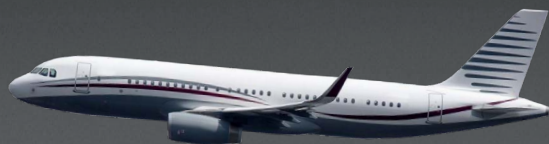

GLOBAL JET

CHARTER & BROKERAGE

AIRBUS ACJ320

P4-HSJ

 31 pax

 Up to 100* suitcases
15m³ - 529.72ft³
*depending on size of suitcases

 3500 nm*
*depending on pax, load and weather

 Allowed*
*at additional cost

DIMENSIONS

Max. length	27 m	88 ft 58
Max. width	3.70 m	12 ft 13
Max. height	2.05 m	6 ft 72

EQUIPMENT

DVD Player	Yes
Wifi	Yes - Ka Band / at additional cost
Satphone	No
Iphone/Ipad	No
Galley	Fully Equipped
Other features	Apple TV; 1x Executive Room + 1x in the VIP Bedroom; HDMI ports; Fwd Cargo Area Heated