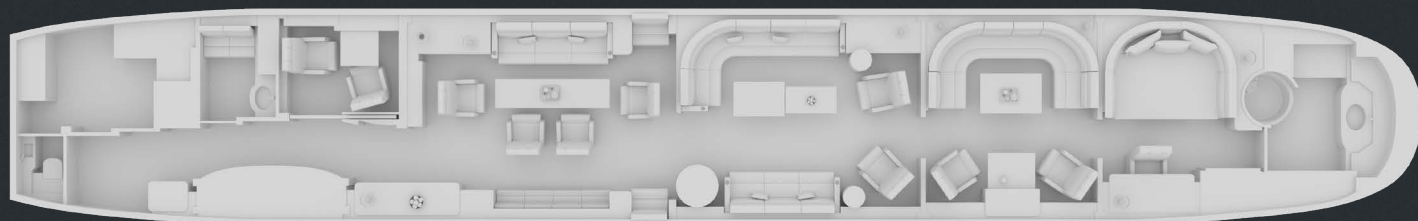

EQUIPMENT

Connectivity	3 satellite phones: crew rest, executive lounge, private lounge
Entertainment	DVD Player, Headset, Airshow
Galley	Convection Oven, Oven, Microwave Oven, Espresso Machine, Coffee Pot, Flatware, Kitchen Sink, Linens, Dishware, Glassware, Ice Bin
Other info	VIP Cabin

[Click here to view the aircraft's 3D virtual tour](#)

[Click here to view the aircraft's video](#)