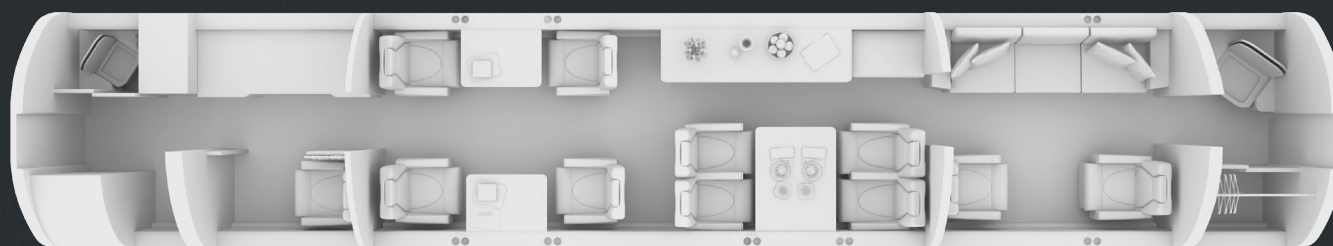

[Click here to view the aircraft's 3D virtual tour](#)

[Click here to view the aircraft's video](#)