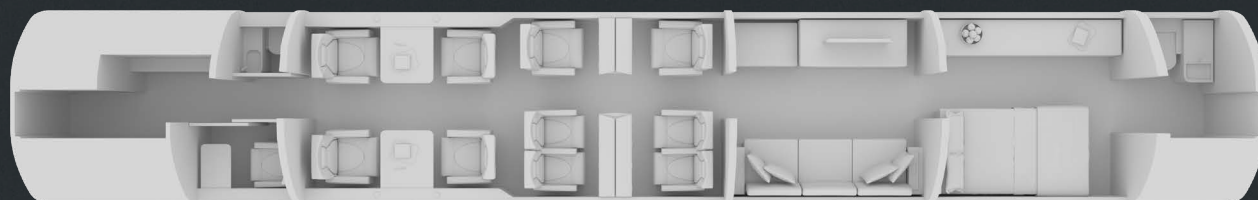

[Click here to view the aircraft's 3D virtual tour](#)

[Click here to view the aircraft's Video](#)