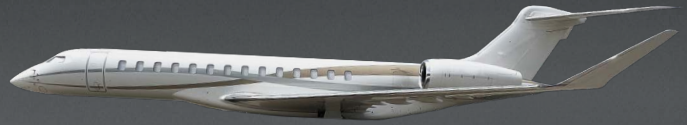

## BOMBARDIER GLOBAL 7500 OE-IXI

 14 pax

 Up to 15\* suitcases  
5.52m<sup>3</sup> - 195ft<sup>3</sup>  
\*depending on size of suitcases

 7700 nm\*  
\*depending on pax, load and weather

### DIMENSIONS

Max. length	16.46 m	54 ft 5 In
Max. width	2.44 m	8 ft
Max. height	1.89 m	6 ft 2 In