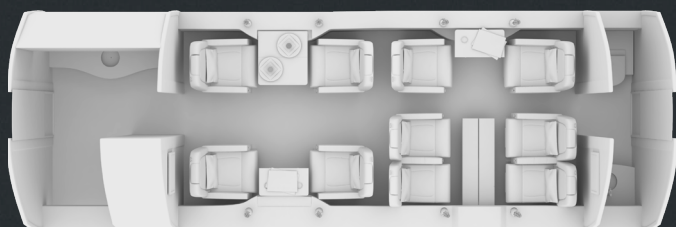

DASSAULT FALCON 2000LX LX-EVM

10 pax

Up to 11* suitcases
3.79m³ - 134ft³
*depending on size of suitcases

3800 nm*
*depending on pax, load and weather

CABIN

YOM	2009 Ref. 2020
Crew	2 Pilots 1 Cabin Attendant
Crew rest	No
Bed capacity	3 single - 1 double
Lavatory	AFT
Pets allowed	Yes

DIMENSIONS

Cabin length	7.97 m	26 ft 2 in
Cabin width	2.34 m	7 ft 8 in
Cabin height	1.88 m	6 ft 2 in

EQUIPMENT

On demand Stage Video	1000 films, musique & series / possibility to plug clients device
Wifi	Yes (Ka band / fast Wifi) - at additional cost
Satphone	Yes
iPhone / iPad	Yes
Galley	Fully equipped
Other	Completely refurbished 2020 (carpentry, leather seats, carpet, new LED lighting system, new entertainment system, exterior paint); DVD Player

Click here to view the aircraft's video