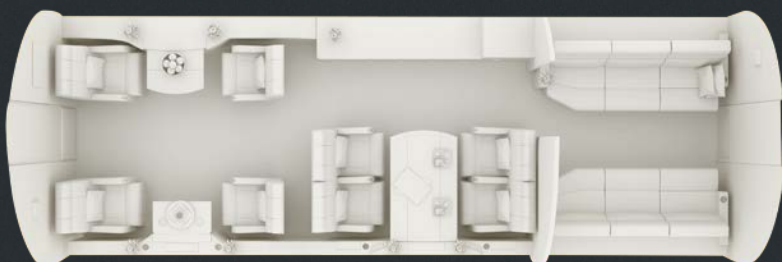

GLOBAL JET

CHARTER & BROKERAGE

DASSAULT FALCON 7X LX-FDA

 12 pax

 Up to 12* suitcases
3.96m³ - 140ft³
*depending on size of suitcases

 5950 nm*
*depending on pax, load and weather

CABIN

YOM	2014
Crew	2 Pilots 1 Cabin Attendant
Crew rest	No
Bed capacity	2 single - 2 double or 4 single - 1 double
Lavatory	FWD for crew + AFT for passenger
Pets allowed	No

DIMENSIONS

Cabin length	11.91 m	39 ft
Cabin width	2.34 m	7 ft 8 in
Cabin height	1.88 m	6 ft 2 in

EQUIPMENT

CD-DVD Player	Yes
Wifi	Yes - on request and at additional cost
Satphone	Yes - on request and at additional cost
Iphone/Ipad	Yes
Galley	Oven, Micro-wave, Coffee Machine (Nespresso); No fridge, no freezer
Other features	Touchscreens, Blue-Ray; Red fruits not allowed