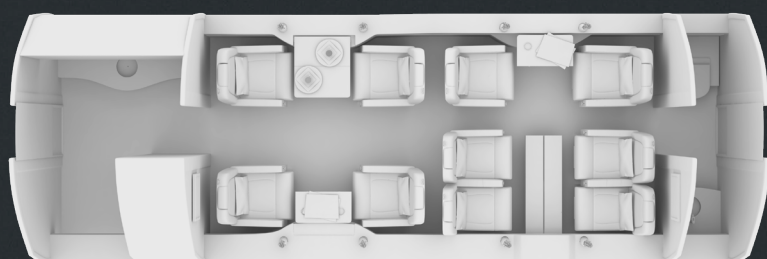

DASSAULT FALCON 2000LX LX-SCO

10 pax

Up to 11* suitcases
3.70m³ - 134ft³
*depending on size of suitcases

3800 nm*
*depending on pax, load and weather

CABIN

YOM	2007 Ref. 2020
Crew	2 Pilots 1 Cabin Attendant
Crew rest	No
Bed capacity	3 single - 1 double
Lavatory	AFT
Pets allowed	Upon request

DIMENSIONS

Cabin length	7.98 m	26 ft 2 in
Cabin width	2.34 m	7 ft 8 in
Cabin height	1.88 m	6 ft 2 in

EQUIPMENT

CD-DVD Player	Yes
Wifi	Yes - at additional cost
Satphone	Falcon Connect On board connectivity/FalconTalk
Galley	Central Water System; Nespresso Coffee Maker; Microwave; X Large High-Temp Oven
Other	2020 Cabin seat refurbishment, cabin carpet replacement, cockpit refurbishment

Click here to view the aircraft's video