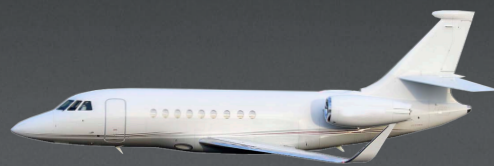

## DASSAULT FALCON 2000LX LX-SCO

10 pax

Up to 11\* suitcases  
3.70m<sup>3</sup> - 134ft<sup>3</sup>  
\*depending on size of suitcases

3800 nm\*  
\*depending on pax, load and weather

### DIMENSIONS

Cabin length	7.98 m	26 ft 2 in
Cabin width	2.34 m	7 ft 8 in
Cabin height	1.88 m	6 ft 2 in