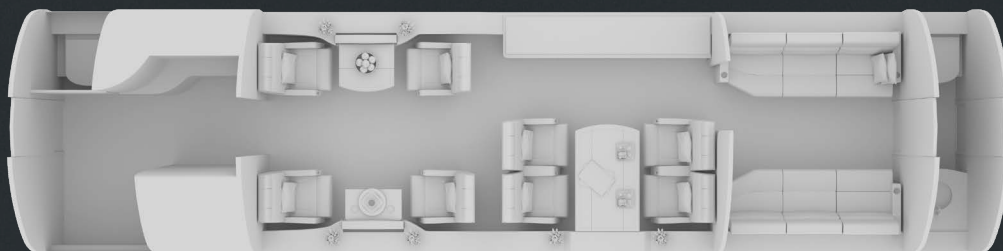

[Click here to view the aircraft's 3D virtual tour](#)

[Click here to view the aircraft's Video](#)