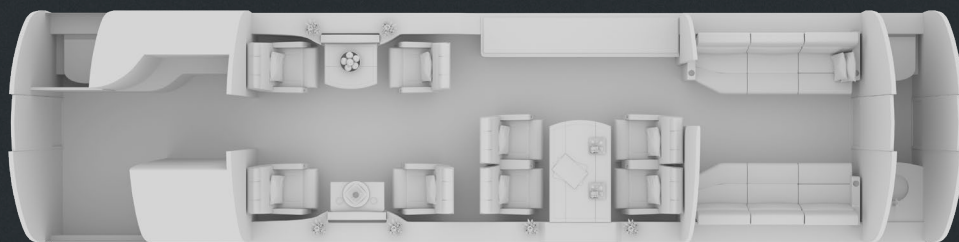

[Click here to view the aircraft's 3D virtual tour](#)

[Click here to view the aircraft's video](#)