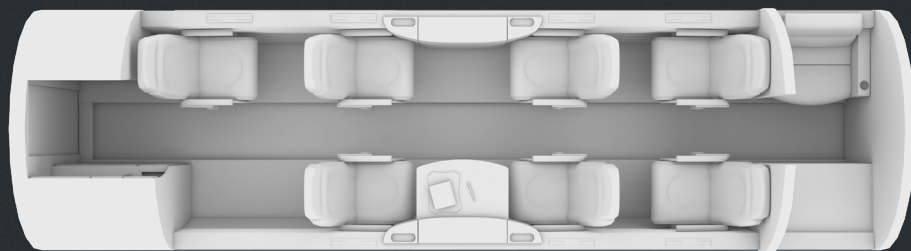

Click here to view the
aircraft's video