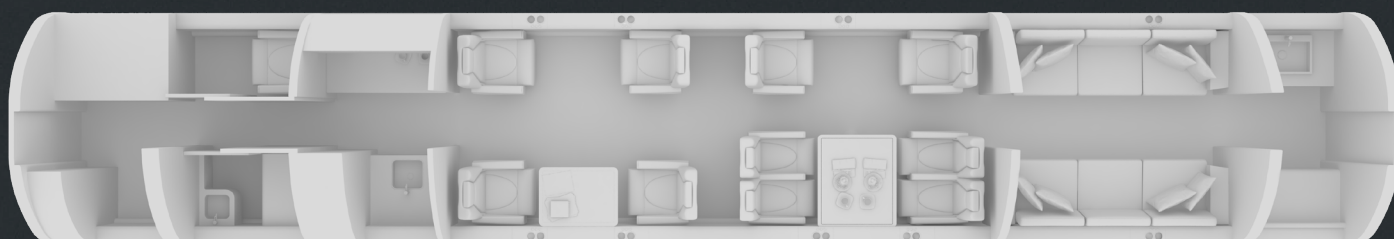

[Click here to view the aircraft's 3D virtual tour](#)

[Click here to view the aircraft's video](#)