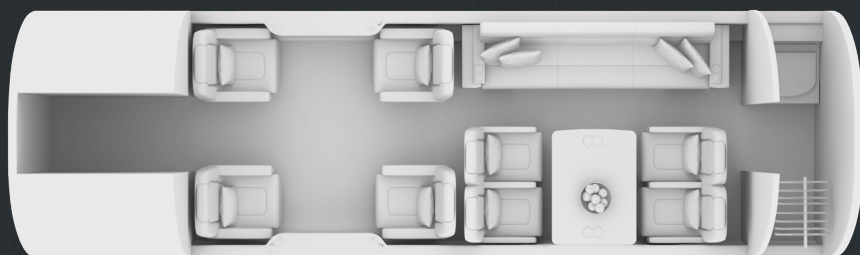

GLOBAL JET

CHARTER & BROKERAGE

GULFSTREAM 200

EC-KBC

10 pax

Up to 11* suitcases
3.5m³ - 125ft³
*depending on size of suitcases

3400 nm*
*depending on pax, load and weather

CABIN

YOM	2006
Crew	2 Pilots 1 Cabin Attendant
Crew rest	No
Bed capacity	3 Single
Lavatory	AFT
Pets allowed	No

DIMENSIONS

Cabin length	7.44 m	24 ft 4 in
Cabin width	2.19 m	7 ft 2 in
Cabin height	1.92 m	6 ft 3 in

EQUIPMENT

DVD Player	Yes
Wifi	No
Satphone	Yes
Iphone/Ipad	No
Galley	Hot catering; Microwave Oven
Other features	Carpet, leather seats, divan and lateral panels refurbished in September 2019

[Click here to view the aircraft's 3D virtual tour](#)