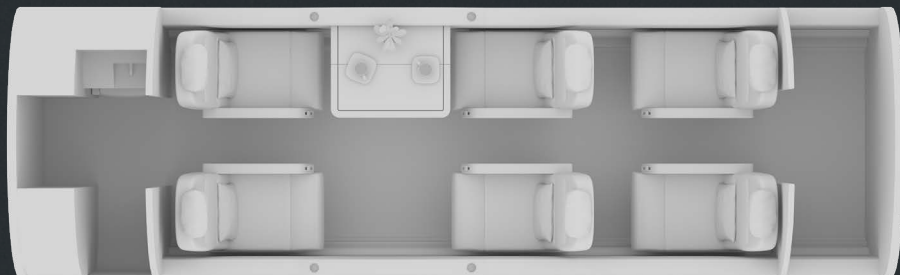

EQUIPMENT

Satphone	Yes - at additional cost

[Click here to view the aircraft's video](#)