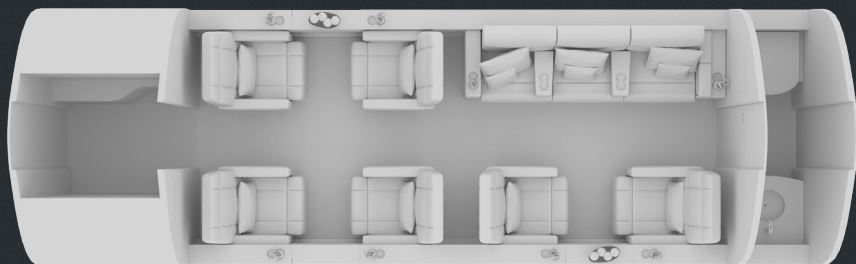

GLOBAL JET

CHARTER & BROKERAGE

EMBRAER PRAETOR 600

LX-AVI

9 pax

Up to 9* suitcases
3m³ - 105.9ft³
*depending on size of suitcases

4018 nm*
*depending on pax, load and weather

CABIN

YOM	2026
Crew	2 Pilots 1 Cabin Attendant
Crew rest	No
Bed capacity	4 singles
Lavatory	Aft
Pets allowed	No

DIMENSIONS

Max. length	8.38 m	27 ft 3 in
Max. width	2.08 m	6 ft 10 in
Max. height	1.83 m	6 ft

EQUIPMENT

Wifi	Yes - at additional cost Hi-speed Internet
Satphone	Yes - at additional cost
Ipad	2 Ipads
Galley	Fully equipped including Oven, Microwave, Espresso Machine, Fridge, Dishware and Glassware
Other features	Honeywell Ovation Select system Full 1080P HD video streaming and immersive audio; Stand-up cabin with flat floor

[Click here to view the aircraft's video](#)